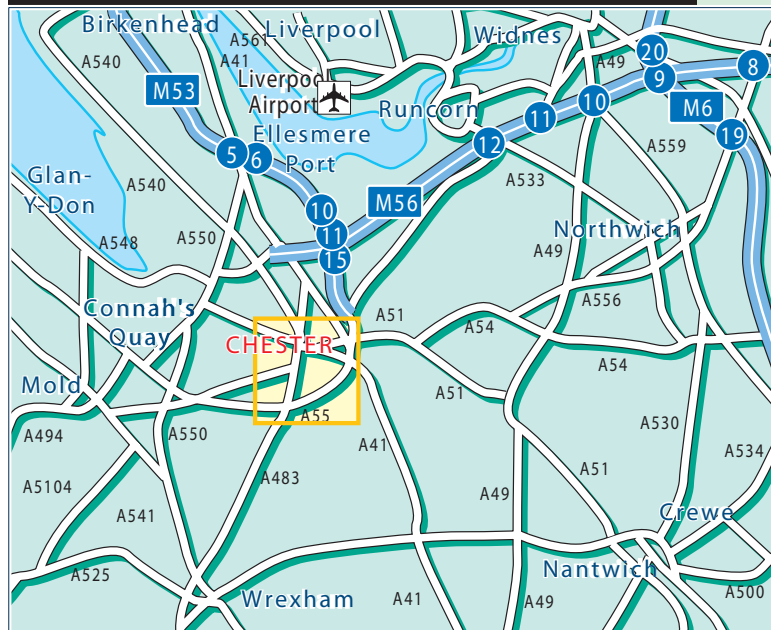

HILL DICKINSON

34 Cuppin Street
Chester
CH1 2BN

Tel: 01244 896600
Fax: 01244 896601

www.hilldickinson.com

How to find us

By Rail - Chester Station

Approximately 10 minutes away by taxi.

For information on train times and operators call
National Rail Enquiries on 08457 48 49 50.

By Air - Manchester - Approximately a 30 minute drive.

Liverpool - Approximately a 30 minute drive.

HILL DICKINSON