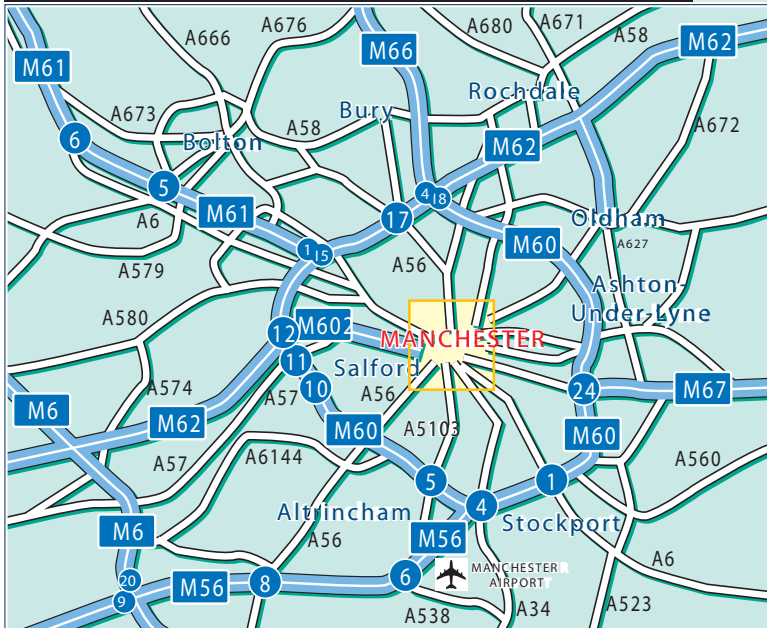

 By Metrolink- From the rail stations take a tram to St Peter's Square (destination Altrincham).

 By Air- Manchester International Airport is approximately a 25-30 minute taxi ride from the city centre.

City Centre

Leeds (M62) Oldham (A62) Liverpool Salford (A6) (M62)

Castlefield

Gartside Street

Central

Ring Road Birmingham (M6)

Mcr Airport (A503)

Universities

Bury (A56) Deansgate

Wilmslow (A34)

Ashton-u-Lyne (A635)

Universities

Piccadilly St. Peter's Square

City Centre Manchester A503

Warrington A57 Preston (M61) Liverpool (M62)

Sheffield A57 (M) Ashton-u-Lyne (A635)

Warrington A57(M) Preston (M61) Liverpool (M62)

Non-motorway traffic